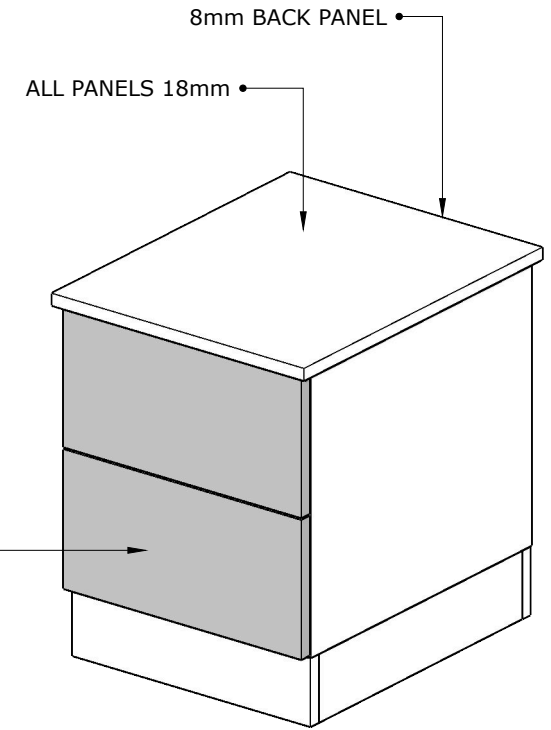

8mm DRAWER BOTTOM

18mm DRAWER FRONTS

TWO DRAWER BEDSIDE

Description: TWO DRAWER BEDSIDE

22 March 2024

DRAWN: P GALLEY

Drw ref: BA-B109 TECH OVERVIEW

Page 1 / 1